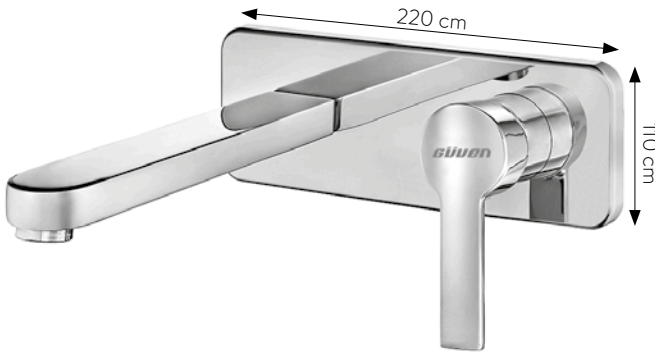

Tam Ankastre Banyo Bataryası
Built in Bathroom Faucet

1. 9660   ○ 9660-01
   ● 9660-02   ● 9660-03